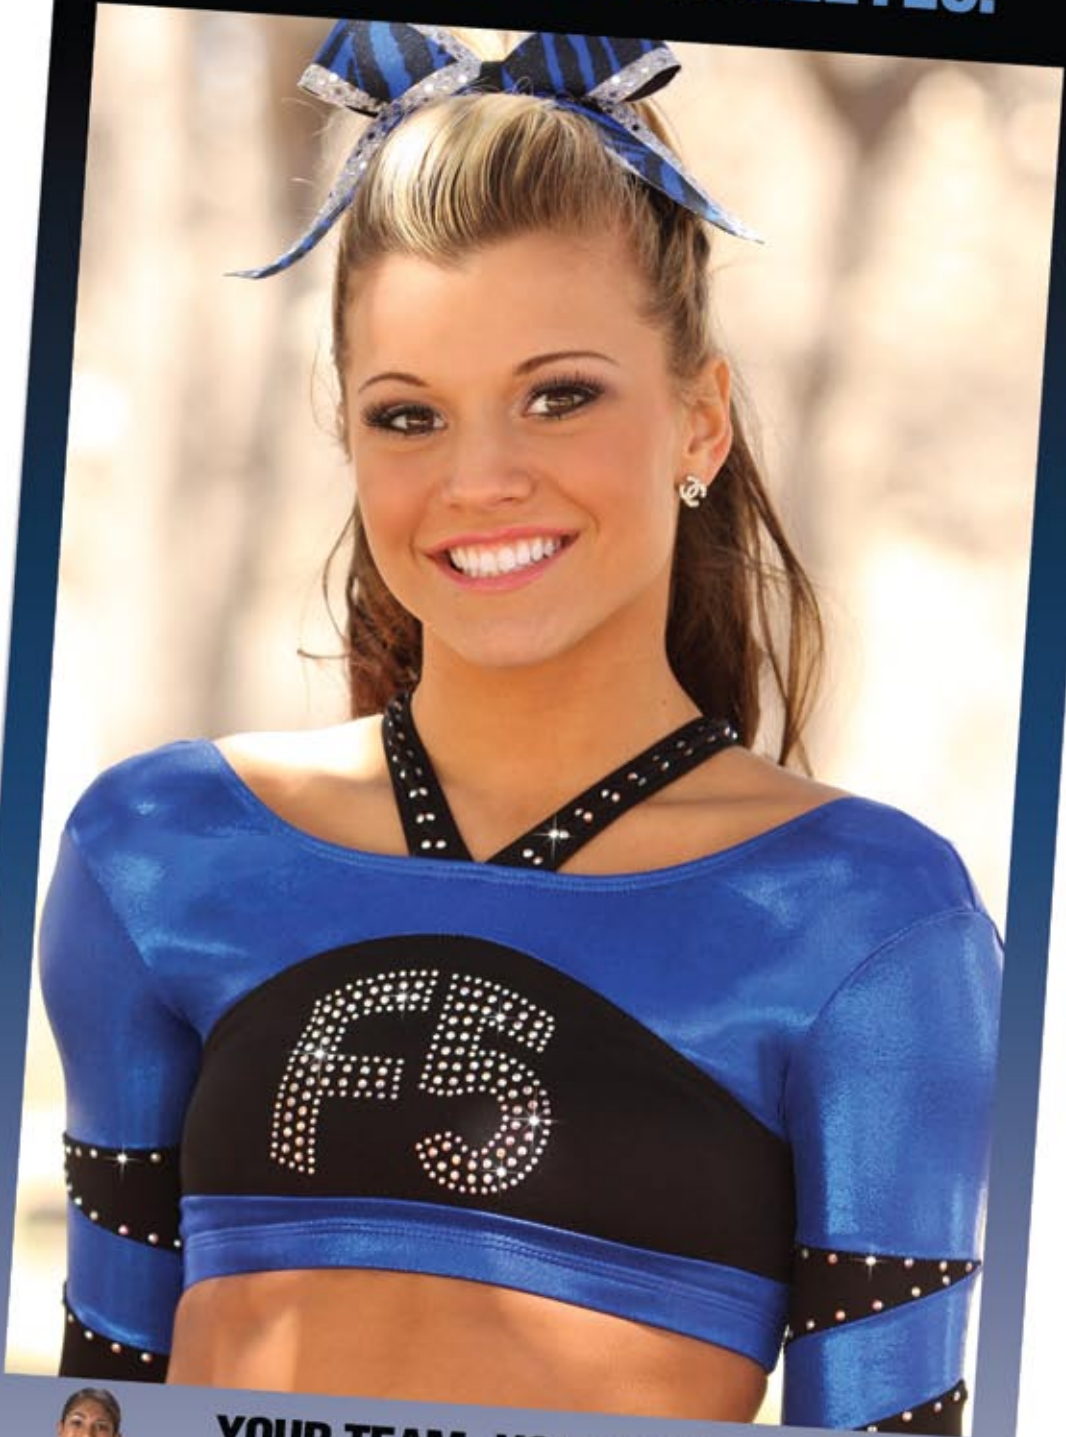

GK has designed the first full line of cheer apparel engineered for performance. Distinctively styled, these uniforms represent the next generation in cheer apparel. We've applied the best ideas from our 28 years experience in outfitting and servicing the world's top gymnasts in developing our cheer line.

GK CHEERLEADING UNIFORMS. ENGINEERED FOR ATHLETES.

**YOUR TEAM. YOUR LOOK.
YOUR WAY.**

Choose any style, any fabric, in any color combination!
Go online, select a style, and "click" to customize!
www.GKELITE.com • 1.800.345.4087

*All of our styles feature
long and short versions.*