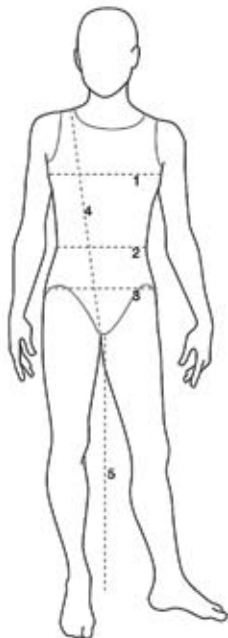

Step 1. Select a row of measurements that best represents your size.

If all your measurements do not fall within the same row use the row that represents your largest measurements.

PLEASE NOTE: The torso measurement is the most important measurement followed by the chest and hip measurements; the least important is the waist.

Step 2. Choose the type of fit you would like...

SLEEK FIT:

We consider this our competition fit... it fits like a second skin.

GROWING ROOM:

We consider this our workout fit... with a little room for growth.

How to Measure

1. **Chest measurement:**
   Taken with a deep breath, arms held out at shoulder height.
2. **Waist measurement:**
   Taken at the natural waistline.
3. **Hip measurement:**
   Taken around the fullest part of the buttocks.
4. **Torso measurement:**
   Taken from the center of the shoulder, down the front, through the crotch, and up back to the starting point.
5. **Inseam measurement:**
   The length of the leg from the crotch to one inch above the floor.
   Measure in stocking feet.

Girl's/Women's Size Chart in Inches

* FIT OPTIONS *

Chest	Waist	Hip	Torso	Inseam	Sleek Fit	Growing Room
17-19	18-19	19-21	37-39	-----	TD	CXS
20-22	19-21	22-24	40-42	20	CXS	CS
23-26	21-22	25-27	43-45	22	CS	CM
26-29	22-23	28-29	46-48	24	CM	CL
29-31	23-25	30-31	49-51	26	CL	AXS
32-34	23-25	32-34	52-54	28	AXS	AS
33-35	25-26	33-35	55-56	29	AS	AM
35-36	26-27	35-36	57-59	30	AM	AL
36-37	28-29	37-38	60-62	31	AL	AXL
37-39	29-30	39-40	63-65	32	AXL	-----