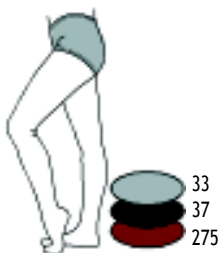

T.: 2 - 4 - 6 - 8 - 10 - 12  
XS - S - M - L - XL - XXL  
89% Poliamida Supplex  
11% Lycra

**3708 BODYVELPICJAP**

T.: 2 - 4 - 6 - 8 - 10 - 12  
XS - S - M - L - XL - XXL  
89% Poliamida Supplex  
11% Lycra

T.: 2 - 4 - 6 - 8 - 10 - 12  
XS - S - M - L - XL - XXL

89% Poliamida Supplex  
11% Lycra

11  
13  
28  
37  
275  
509

**3710 BODYSUPSPORT**

T.: 2 - 4 - 6 - 8 - 10 - 12  
XS - S - M - L - XL - XXL

89% Poliamida Supplex  
11% Lycra

33  
37  
275

**5873 PANBRA**

T.: 2 - 4 - 6 - 8 - 10 - 12  
XS - S - M - L - XL - XXL

90% Algodón  
10% Lycra

01  
11  
13  
19  
26  
28  
37  
509

**5894 PANSUPFINCOL**

T.: 2 - 4 - 6 - 8 - 10 - 12  
XS - S - M - L - XL - XXL