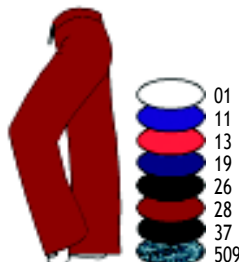

T.: 2 - 4 - 6 - 8 - 10 - 12  
XS - S - M - L - XL - XXL  
89% Poliamida Supplex  
11% Lycra

**3708 BODYVELPICJAP**

T.: 2 - 4 - 6 - 8 - 10 - 12  
XS - S - M - L - XL - XXL  
89% Poliamida Supplex  
11% Lycra

T.: 2 - 4 - 6 - 8 - 10 - 12  
XS - S - M - L - XL - XXL

89% Poliamida Supplex  
11% Lycra

11  
13  
28  
37  
275  
509

**3710 BODYSUPSPORT**

T.: 2 - 4 - 6 - 8 - 10 - 12  
XS - S - M - L - XL - XXL

89% Poliamida Supplex  
11% Lycra

33  
37  
275

**5873 PANBRA**

T.: 2 - 4 - 6 - 8 - 10 - 12  
XS - S - M - L - XL - XXL

90% Algodón  
10% Lycra

01  
11  
13  
19  
26  
28  
37  
509

**5894 PANSUPFINCOL**

T.: 2 - 4 - 6 - 8 - 10 - 12  
XS - S - M - L - XL - XXL